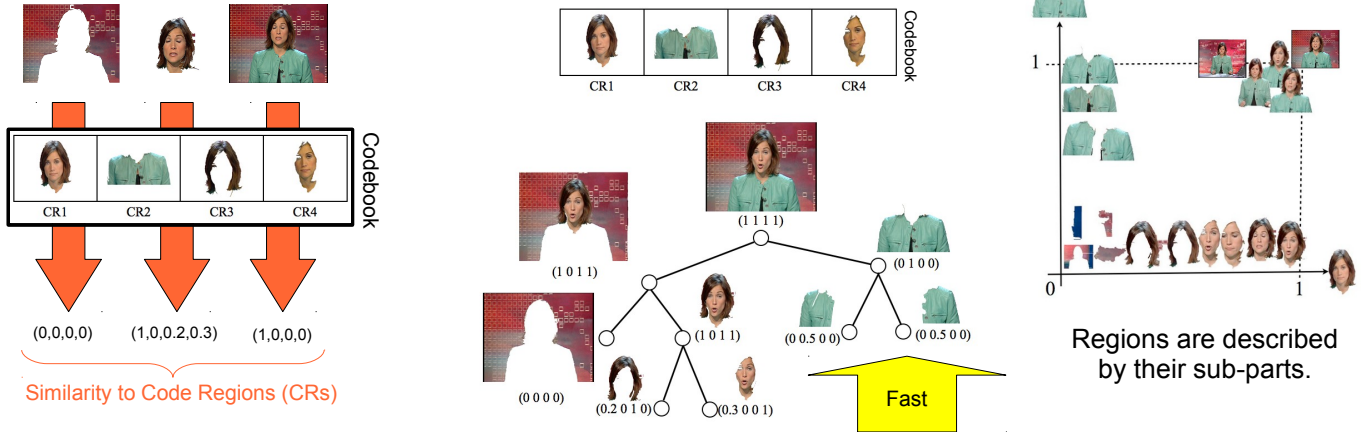

PART-BASED OBJECT RETRIEVAL WITH BINARY PARTITION TREES

by Xavier Giró-i-Nieto

supervised by Ferran Marqués (UPC) and Shih-Fu Chang (Columbia)

Features: Hierarchy of Bags of Regions (HBoR)

Possibilistic Quantization [Bezdek 1995]

+

Bottom-up Max Pooling [Boureau 2010] & Binary Partition Tree [Salembier 2000]

= Parts Space

Query by Example: Matching Object Tree vs Image Partition Tree

Query by Concept: Model of parts and top-down exploration