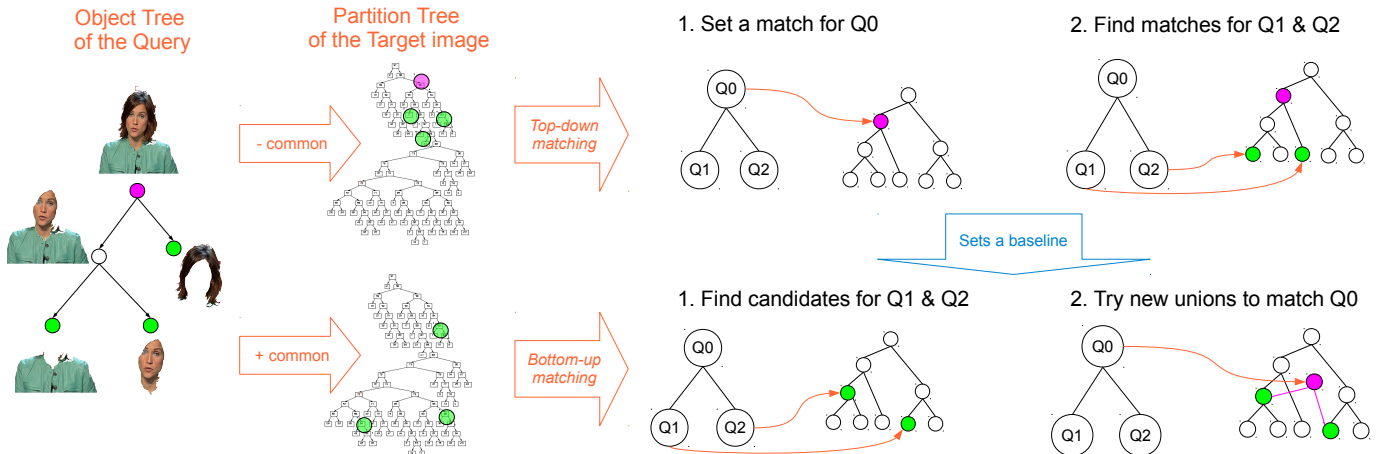

PART-BASED OBJECT RETRIEVAL WITH BINARY PARTITION TREES

by Xavier Giró-i-Nieto

supervised by Ferran Marqués (UPC) and Shih-Fu Chang (Columbia)

Features: Hierarchy of Bags of Regions (HBoR)

Possibilistic Quantization [Bezdek 1995]

+

Bottom-up Max Pooling [Boureau 2010] & Binary Partition Tree [Salembier 2000]

= Parts Space

Query by Example: Matching Object Tree vs Image Partition Tree

Query by Concept: Model of parts and top-down exploration